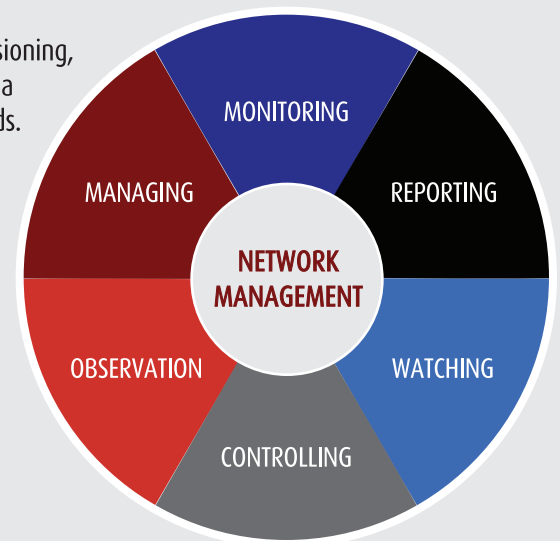

MUDGE ENGINEERING
associates inc

Engineering Solutions, Engineering Services

3083 Olivet Street, Halifax, Nova Scotia, B3L 4R2
(902) 406-4990 | www.mudgeengineering.ca