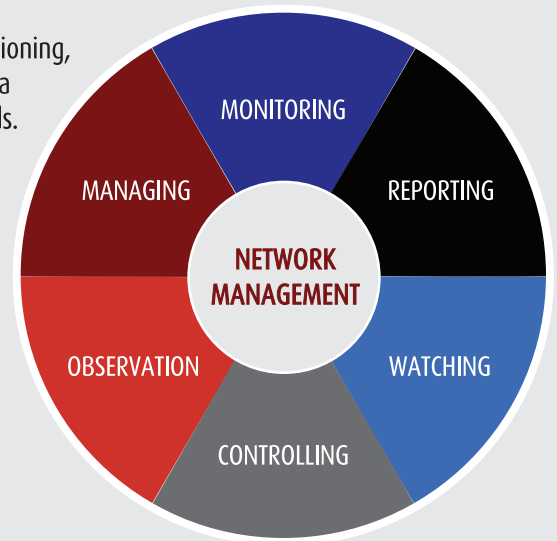

MUDGE ENGINEERING
associates inc

Engineering Solutions, Engineering Services

3083 Olivet Street, Halifax, Nova Scotia, B3L 4R2
(902) 406-4990 | www.mudgeengineering.ca